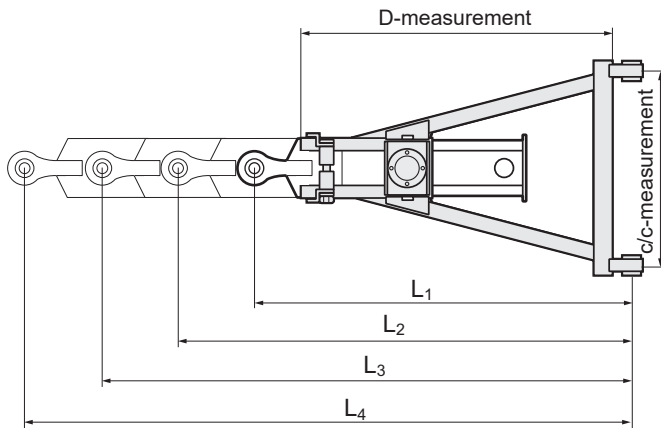

Ordering of Automatic Drawbar 26-100000

Make sure to fill in the measurements exactly.

c/c measurement:mm

Hinge bracket: Type Vibra Type Briab

Drawbar eye: 57.5 mm 50 mm

Length: L₁= mm L₂= mm

L₃= mm L₄= mm

Front Slider

Drawbar eye: 57,5 mm 50 mm

Length: L_{f1}= mm L_{f2}= mm

L_{f3}= mm L_{f4}= mm

A-frame

D-measurement:mm

c/c-measurement:mm

Hinge bracket: Type Vibra Type Briab