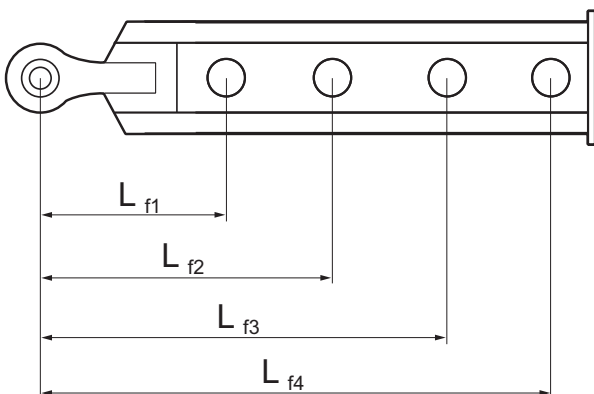

Ordering of Automatic Drawbar 26-100000

Make sure to fill in the measurements exactly.

c/c measurement:mm

Hinge bracket: Type Vibra Type Briab

Drawbar eye: 57.5 mm 50 mm

Length: L₁= mm L₂= mm

L₃= mm L₄= mm

Front Slider

Drawbar eye: 57,5 mm 50 mm

Length: L_{f1}= mm L_{f2}= mm

L_{f3}= mm L_{f4}= mm

A-frame

D-measurement:mm

c/c-measurement:mm

Hinge bracket: Type Vibra Type Briab