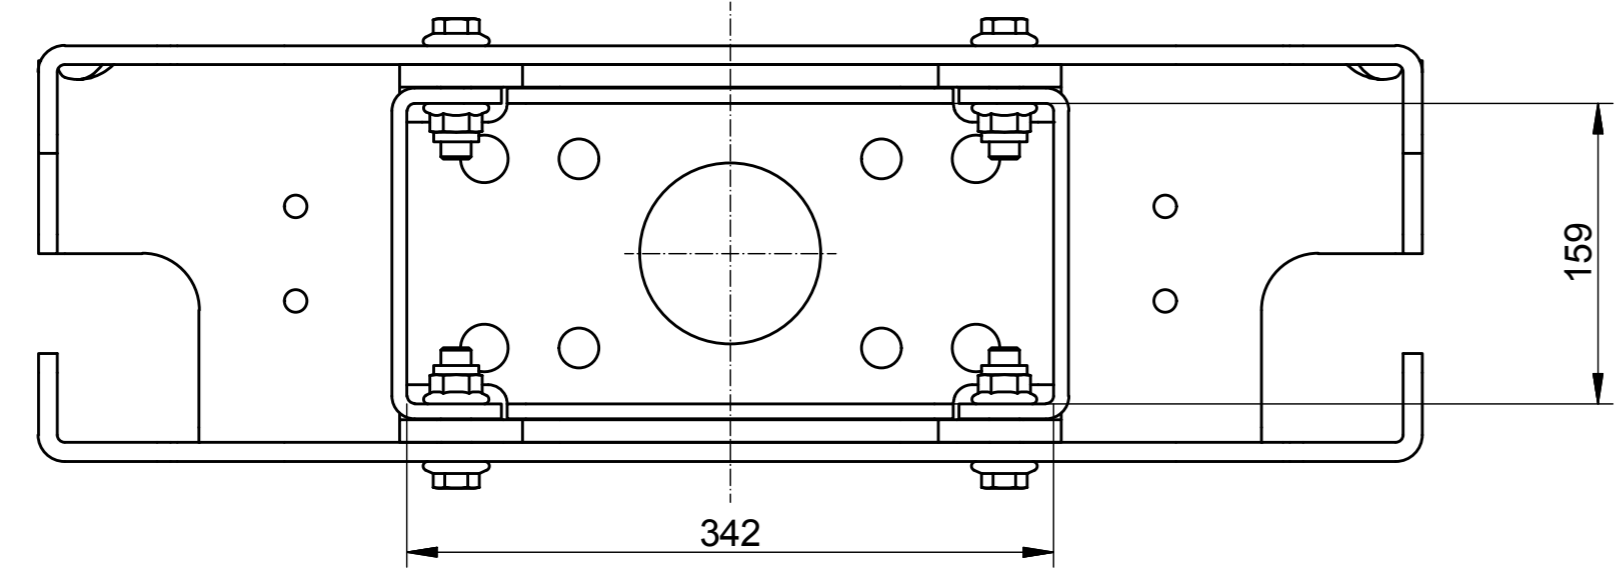

A (1:1)

1 Measure for information only

<b>VBG GROUP</b>	Modified Date	Modified by	Modification No.	Issue	
	2016-06-20	sj	12718	b	
	3D Model No.	Engineer		Checked by	
	20-112600	SJ		SJ	
Description	Sheet Size	Scale	Projection	Drafting Date	Drafted by
DB-C7 MB 50x50 (732)	A2	1:4		2014-06-02	SJ
Stage		Drawing No.			
P		20-112600 (F) INFO			
<small>This drawing is the property of VBG Group AB and is protected in accordance with prevailing law. Changes must be made in CAD-program, this concerns both 2D &amp; 3D.</small>					