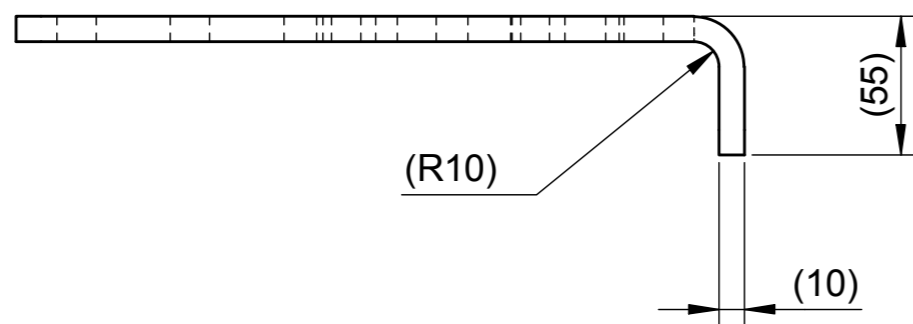

VBG GROUP

Set of EDHU IVECO H=140

Modified Date	Modified by	Modification No.	Issue
3D Model No.	Engineer		A
21-676200	PA		
Sheet Size	Scale	Projection	Drafting Date
A2	1 : 3		2018-12-05
Stage	Drawing No.	Drafted by	
P	21-676000(F) INFO	PA